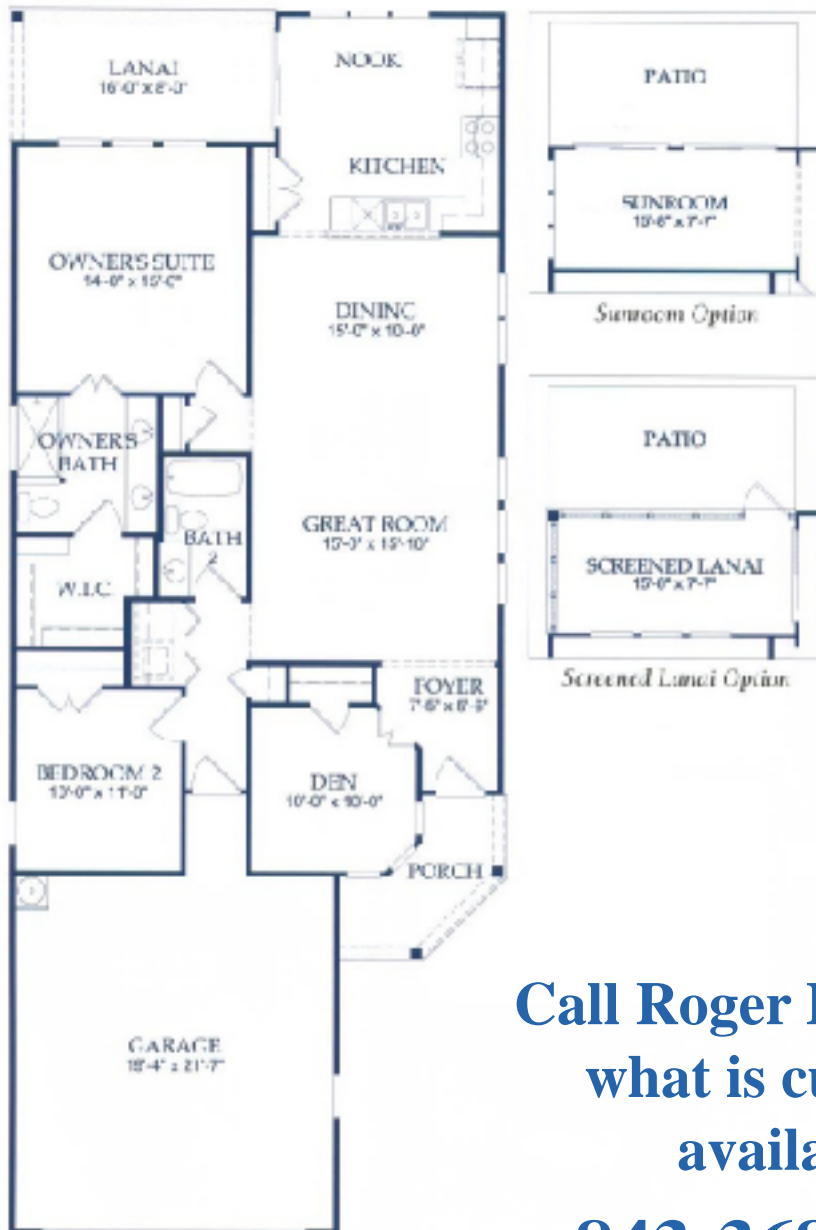

Pine Spring Floorplan

2 bedrooms
Den
2 baths
Eat-in kitchen
Dining room
Great room
2 car garage
Lanai
Approx. 1,414 sq.ft.

**Call Roger Halweg for
what is currently
available!**

843-368-2785

Check out the
latest listings in
Sun City at
www.homesbyroger.net